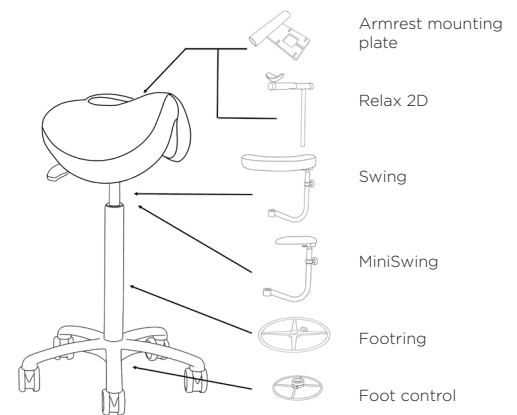

Relief

Relief has a small seat with soft pressure-relieving padding. It has full 360° mobility. Developed together with chiropractors and naprapaths for maximum comfort and ergonomics.

Description

Seat height	49–89 cm
Seat dimensions	30x36 cm
Gas column options	3
Alternative casters	Yes
Base diameter	50 cm
Adjustable seat	Yes 15°
Upholstery	Scandinavian leather, vinyl or fabric
Weight	8 kg
Maxload	150 kg
Warranty	5 Year

Accessories

Armrest RELAX2D	Relieves back and shoulder pressure and allows full 360° movement
Mini SWING	A high quality armrest that can swivel around your seat
SWING arm rest	Arm rest that doubles as a back and abdominal support. Can swivel 360° for complete freedom and versatility
Foot ring	Foot rest while working in high chair positions
Foot control	Foot operated height adjustment

Seat Height

User Height	Gas column	Seat height	Seat height with Swing
<160 cm	4FH	49–63 cm	54–63 cm
160–175 cm	4C	57–76 cm (Standard)	62–76 cm
>175 cm	4A	63–89 cm	68–89 cm

Key Features

Mechanism

Two lever spring adjusted mechanism allows for adjustable height and up to 15° lateral movement.

Gas column

Columns are available in three sizes. The spring is made of polished steel in Germany using nitrogen, a sustainable gas existing in 78% of normal air. Gas springs are maintenance-free and recyclable.